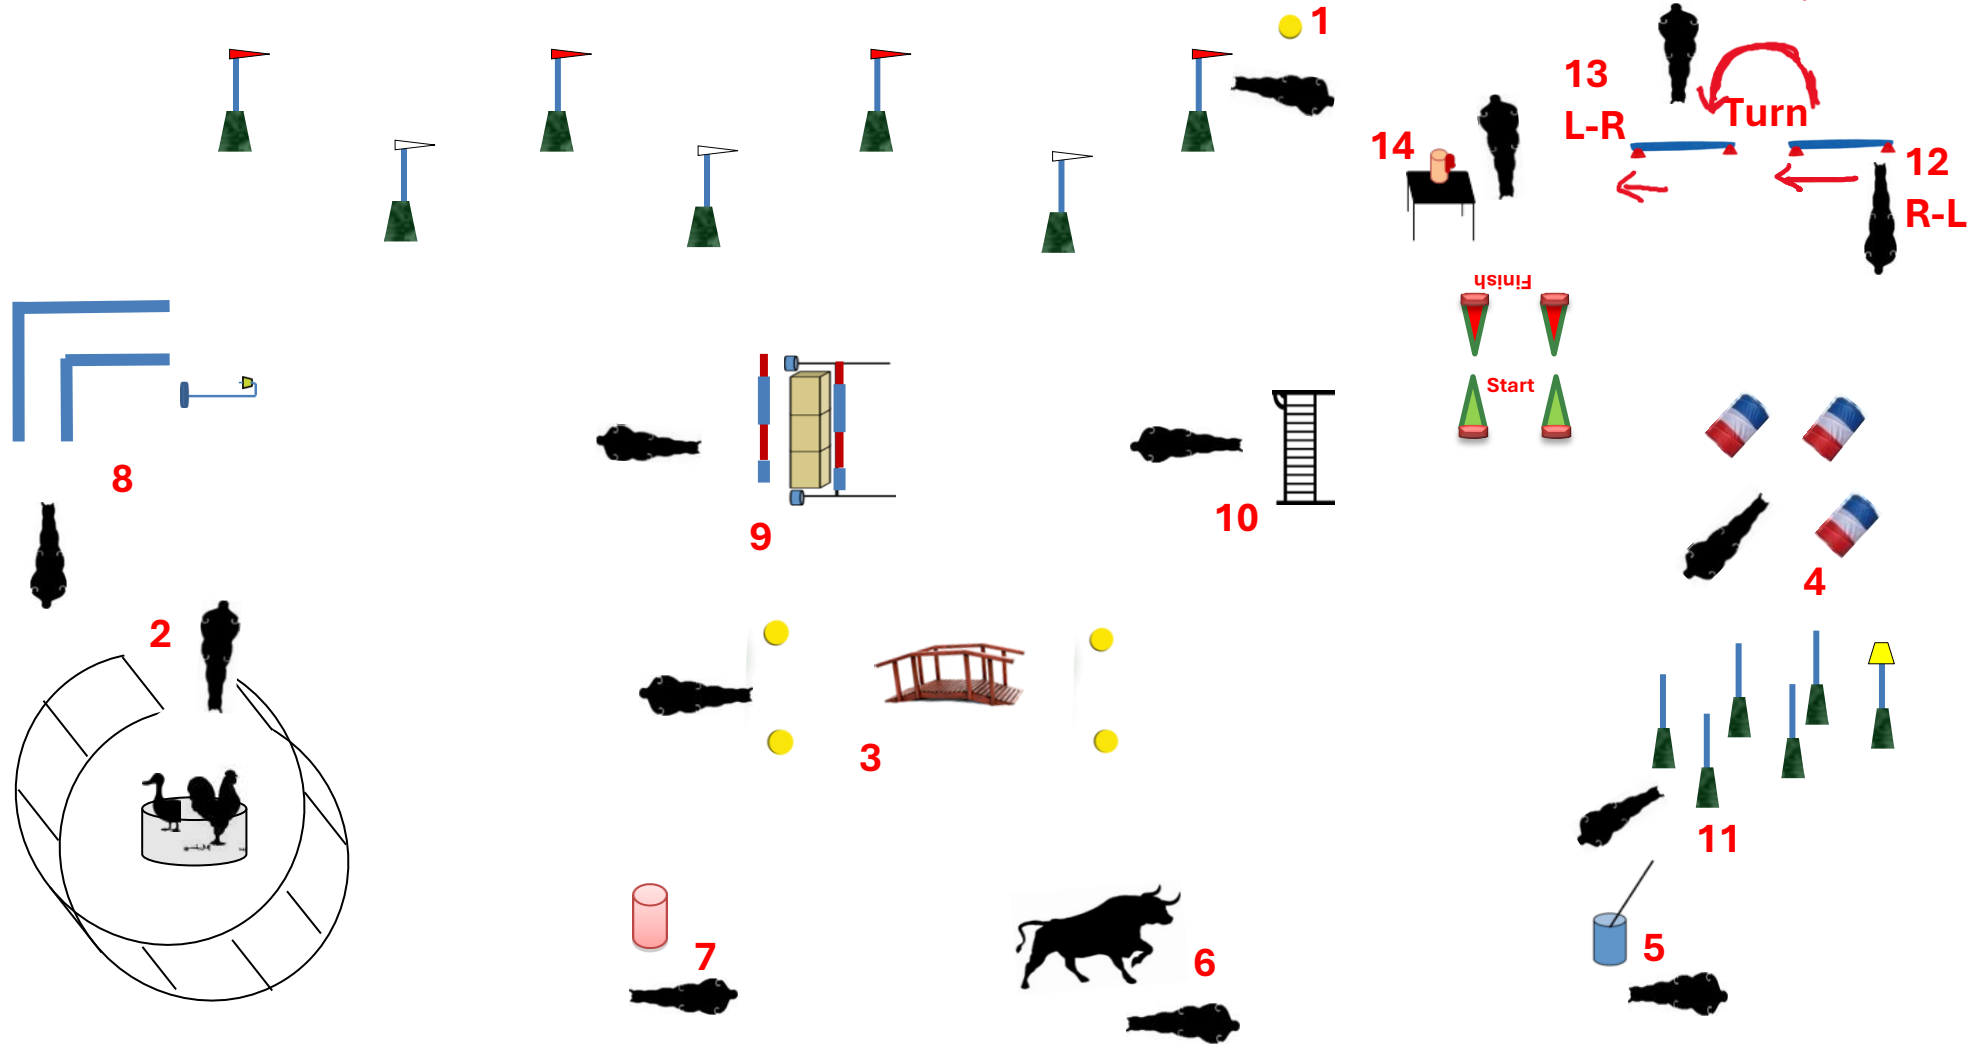

BENDIGO BANK WORKING EQUITATION STATE CHAMPIONSHIPS 2024 – Debutante F Ease of Handling

1	Double slalom	6	Ring collect	11	Parallel post rein back with cup
2	Stock pen CD	7	Garrocha deposit	12	Side pass pole R-L
3	Bridge	8	Bell corridor CD	13	Side pass pole L-R
4	Three barrels	9	Jump	14	Jug
5	Garrocha pick up	10	Gate	COURSE DIRECTIVES Page 2	

Proudly supported by
Community Bank
Mundaring

Course Directives (CD)

2. **STOCK PEN** – to be ridden on both left and right reins. Rider to choose which way to begin.
8. **BELL CORRIDOR** – no transition markers. Rider may canter in.